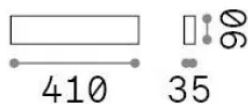

General info

Indoor - Wall lamps

Ean	8021696345192
Item	DELTA LED AP D041 BIANCO 4000K
Installation	Wall lamps
Warranty	5 years
Gross weight	0.8 kg
Volume	0.00468 m ³

Technical info

Net weight	0.58 kg
Insulation class	I
Protection index	IP20
Compliance	-
Operating temperature	-
Dimmer	Non-dimmable
Power output	220-240 V AC
Power supply	-

Source info

Integrated source	-
Replaceable source	No
Power	14 W
Emission	-
Max consumption	-
Features LED	LED SMD
CCT LED	4000 K
Duration LED (t. 25°C)	35 h
CRI	> 90
SDCM	3
Light beam	-
Light beam flux	1650 lm
Useful light flux	-