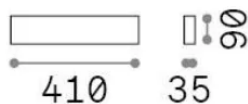

Source info

Integrated source	-
Replaceable source	No
Power	14 W
Emission	-
Max consumption	-
Features LED	LED SMD
CCT LED	3000 K
Duration LED (t. 25°C)	35 h
CRI	> 90
SDCM	3
Light beam	-
Light beam flux	1550 lm
Useful light flux	-