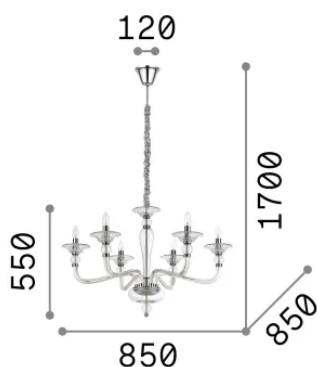

General info

Indoor - Suspensions

Ean	8021696159942
Item	DANIELI SP6
Installation	Suspensions
Warranty	5 years
Gross weight	6.22 kg
Volume	0.10404 m ³

Technical info

Net weight	3.84 kg
Insulation class	I
Protection index	IP20
Compliance	CE
Operating temperature	0° ~ +40 °C
Dimmer	Non-dimmable
Power output	220-240 V AC
Power supply	Not required

Source info

Integrated source	Light bulb (not included)
Replaceable source	No
Power	E14 max 6 x 40 W
Emission	Diffuse
Max consumption	-
Recommended bulb	101200 E14 SFERA 4W 3000K CRI80 TRASP