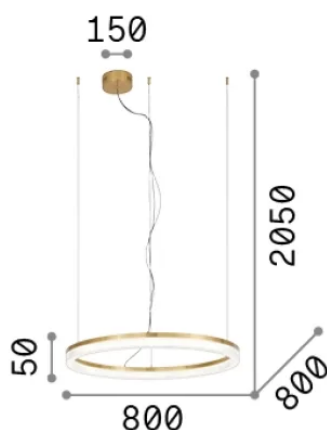

General info

Indoor - Suspensions

Ean	8021696339146
Item	CROWN SP D80 BIANCO
Installation	Suspensions
Warranty	5 years
Gross weight	5.25 kg
Volume	0.083259 m ³

Technical info

Net weight	3.42 kg
Insulation class	II
Protection index	IP20
Compliance	-
Operating temperature	-
Dimmer	Non-dimmable
Power output	220-240 V AC
Power supply	-

Source info

Integrated source	-
Replaceable source	No
Power	LED 43 W
Emission	-
Max consumption	-
Features LED	LED SMD
CCT LED	3000 K
Duration LED (t. 25°C)	30 h
CRI	> 90
SDCM	3
Light beam flux	4300 lm
Bulb included	1
Recommended bulb	LED INTEGRATO 4300Lm 3000K