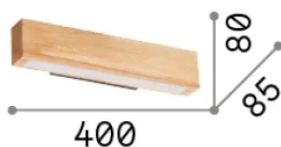

General info

Indoor - Wall lamps

Ean	8021696284477
Item	CRAFT AP
Installation	Wall lamps
Warranty	5 years
Gross weight	1.8 kg
Volume	0.005676 m ³

Technical info

Net weight	0.8 kg
Insulation class	II
Protection index	IP20
Compliance	-
Operating temperature	-
Dimmer	Non-dimmable
Power output	220-240 V AC
Power supply	-

Source info

Integrated source	-
Replaceable source	No
Power	LED 12 W
Emission	-
Max consumption	-
Features LED	LED SMD
CCT LED	3000 K
Duration LED (t. 25°C)	20 h
CRI	> 90
SDCM	3
Light beam flux	950 lm
Bulb included	1
Recommended bulb	LED INTEGRATO 950lm 3000K