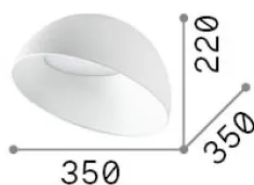

General info

Indoor - Ceiling lamps

Ean	8021696297101
Item	COROLLA-2 PL
Installation	Ceiling lamps
Warranty	5 years
Gross weight	2.95 kg
Volume	0.03042 m ³

Technical info

Net weight	2.45 kg
Insulation class	II
Protection index	IP20
Compliance	-
Operating temperature	-
Dimmer	Non-dimmable
Power output	220-240 V AC
Power supply	-

Source info

Integrated source	-
Replaceable source	No
Power	LED 24 W
Emission	-
Max consumption	-
Features LED	LED SMD
CCT LED	3000 K
Duration LED (t. 25°C)	50 h
CRI	> 90
SDCM	3
Light beam	100°
Light beam flux	2750 lm
Bulb included	1
Recommended bulb	LED INTEGRATO 2750Lm 3000K