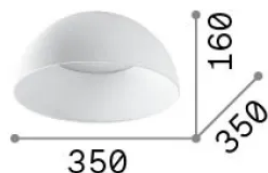

Source info

Integrated source	Integrated LED module
Replaceable source	Replaceable (by qualified operators only)
Power	LED 24 W
Emission	Direct
Max consumption	max 24 W
Features LED	LED SMD
CCT LED	3000 K
Duration LED (t. 25°C)	50000 h
CRI	> 90
SDCM	3
Light beam	100°
Light beam flux	2750 lm
Useful light flux	1490 lm
Bulb included	1
Recommended bulb	LED INTEGRATO 2750Lm 3000K