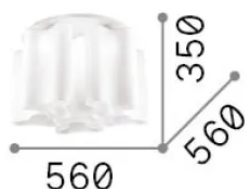

General info

Indoor - Ceiling lamps

Ean	8021696125503
Item	COMPO PL6
Installation	Ceiling lamps
Warranty	5 years
Gross weight	14.67 kg
Volume	0.1825 m ³

Technical info

Net weight	11.5 kg
Insulation class	I
Protection index	IP20
Compliance	CE
Operating temperature	0° ~ +40 °C
Dimmer	Non-dimmable
Power output	220-240 V AC
Power supply	Not required

Source info

Integrated source	Light bulb (not included)
Replaceable source	No
Power	E27 max 6 x 52 W
Emission	Diffuse
Max consumption	-
Recommended bulb	119571 E27 GOCCIA 08W 3000K CRI80 TRASP