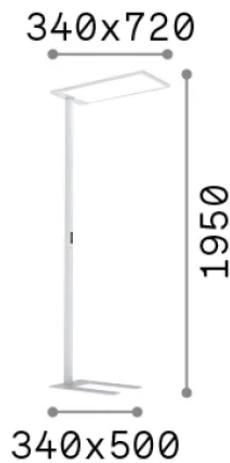

General info

Indoor - Floor lamps

Ean	8021696306469
Item	COMFORT-1 PT NERO 4000K
Installation	Floor lamps
Warranty	5 years
Gross weight	12.7 kg
Volume	-

Technical info

Net weight	12.7 kg
Insulation class	I
Protection index	IP20
Compliance	-
Operating temperature	-
Dimmer	1
Power output	220-240 V AC
Power supply	-

Source info

Integrated source	-
Replaceable source	No
Power	76 W
Emission	-
Max consumption	-
Features LED	LED SMD
CCT LED	4000 K
Duration LED (t. 25°C)	50 h
CRI	> 90
SDCM	3
Light beam	95+120°
UGR Maximum	< 16
Light beam flux	10800 lm
Useful light flux	-