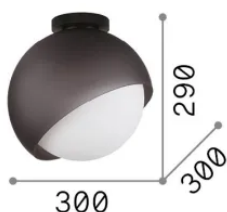

Source info

Integrated source	-
Replaceable source	No
Power	E27 max 1 x 42 W
Emission	-
Max consumption	-