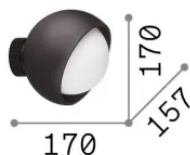

General info

Indoor - Wall lamps

Ean	8021696366555
Item	BLOOM AP1 D17 OTTONE
Installation	Wall lamps
Warranty	5 years
Gross weight	1.75 kg
Volume	0.020378 m ³

Technical info

Net weight	1.2 kg
Insulation class	II
Protection index	IP20
Compliance	-
Operating temperature	-
Dimmer	Non-dimmable
Power output	220-240 V AC
Power supply	-