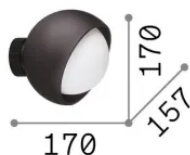

General info

Indoor - Wall lamps

Ean	8021696366562
Item	BLOOM AP1 D17 NERO
Installation	Wall lamps
Warranty	5 years
Gross weight	1.75 kg
Volume	0.020378 m ³

Technical info

Net weight	1.2 kg
Insulation class	II
Protection index	IP20
Compliance	-
Operating temperature	-
Dimmer	Non-dimmable
Power output	220-240 V AC
Power supply	-