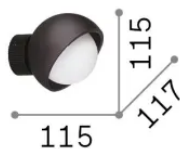

General info

Indoor - Wall lamps

Ean	8021696366531
Item	BLOOM AP1 D12 OTTONE
Installation	Wall lamps
Warranty	5 years
Gross weight	1.03 kg
Volume	0.009135 m ³

Technical info

Net weight	0.6 kg
Insulation class	II
Protection index	IP20
Compliance	-
Operating temperature	-
Dimmer	Non-dimmable
Power output	220-240 V AC
Power supply	-