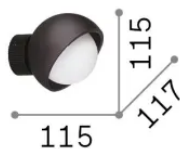

General info

Indoor - Wall lamps

Ean	8021696366548
Item	BLOOM AP1 D12 NERO
Installation	Wall lamps
Warranty	5 years
Gross weight	1.03 kg
Volume	0.009135 m ³

Technical info

Net weight	0.6 kg
Insulation class	II
Protection index	IP20
Compliance	-
Operating temperature	-
Dimmer	Non-dimmable
Power output	220-240 V AC
Power supply	-