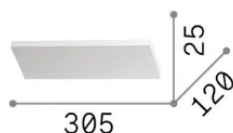

General info

Indoor - Wall lamps

Ean	8021696350752
Item	BLOCK AP D300
Installation	Wall lamps
Warranty	5 years
Gross weight	1.4 kg
Volume	0.001664 m ³

Technical info

Net weight	1.3 kg
Insulation class	I
Protection index	IP20
Compliance	-
Operating temperature	-
Dimmer	Non-dimmable
Power output	220-240 V AC
Power supply	-

Source info

Integrated source	-
Replaceable source	No
Power	LED 30 W
Emission	-
Max consumption	-
Features LED	LED DOB
CCT LED	3000 K
Duration LED (t. 25°C)	50 h
CRI	> 90
SDCM	3
Light beam	120°
Light beam flux	2700 lm
Bulb included	1
Recommended bulb	LED INTEGRATO 2700Lm 3000K