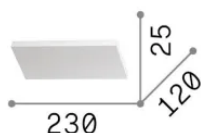

## Source info

<b>Integrated source</b>	-
<b>Replaceable source</b>	No
<b>Power</b>	LED 20 W
<b>Emission</b>	-
<b>Max consumption</b>	-
<b>Features LED</b>	LED DOB
<b>CCT LED</b>	3000 K
<b>Duration LED (t. 25°C)</b>	50 h
<b>CRI</b>	> 90
<b>SDCM</b>	3
<b>Light beam</b>	120°
<b>Light beam flux</b>	1800 lm
<b>Bulb included</b>	1
<b>Recommended bulb</b>	LED INTEGRATO 1800Lm 3000K