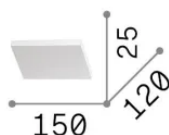

General info

Indoor - Wall lamps

Ean	8021696350554
Item	BLOCK AP D150
Installation	Wall lamps
Warranty	5 years
Gross weight	0.77 kg
Volume	0.000884 m ³

Technical info

Net weight	0.7 kg
Insulation class	I
Protection index	IP20
Compliance	-
Operating temperature	-
Dimmer	Non-dimmable
Power output	220-240 V AC
Power supply	-

Source info

Integrated source	-
Replaceable source	No
Power	LED 10 W
Emission	-
Max consumption	-
Features LED	LED DOB
CCT LED	3000 K
Duration LED (t. 25°C)	50 h
CRI	> 90
SDCM	3
Light beam	120°
Light beam flux	900 lm
Bulb included	1
Recommended bulb	LED INTEGRATO 900lm 3000K