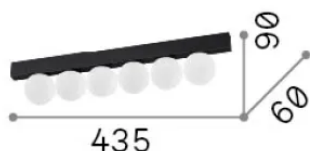

Source info

Integrated source	-
Replaceable source	No
Power	LED 18 W
Emission	-
Max consumption	-
Features LED	LED SMD CREE
CCT LED	3000 K
Duration LED (t. 25°C)	50 h
CRI	> 90
SDCM	3
Light beam	120°
Light beam flux	1350 lm
Bulb included	1
Recommended bulb	LED INTEGRATO 1350Lm 3000K