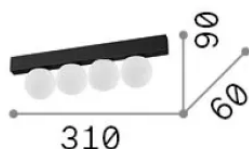

General info

Indoor - Ceiling lamps

Ean	8021696328249
Item	BINOMIO LED PL4 OTTONE
Installation	Ceiling lamps
Warranty	5 years
Gross weight	0.99 kg
Volume	0.003456 m ³

Technical info

Net weight	0.86 kg
Insulation class	II
Protection index	IP20
Compliance	CE
Operating temperature	0° ~ +40 °C
Dimmer	Non-dimmable, On-Off
Power output	220-240 V AC 50/60 Hz
Power supply	In-built, included Replaceable (by qualified operators only), electronic

Source info

Integrated source	Integrated LED module
Replaceable source	Replaceable (by qualified operators only)
Power	LED 12 W
Emission	Diffuse
Max consumption	max 12 W
Features LED	LED SMD CREE
CCT LED	3000 K
Duration LED (t. 25°C)	50000 h
CRI	> 90
SDCM	3
Light beam	120°
Light beam flux	900 lm
Useful light flux	740 lm
Photobiological risk	2
Bulb included	1
Recommended bulb	LED INTEGRATO 900lm 3000K