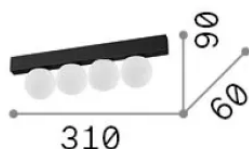

General info

Indoor - Ceiling lamps

| | |
|---------------------|------------------------|
| Ean | 8021696313283 |
| Item | BINOMIO LED PL4 NERO |
| Installation | Ceiling lamps |
| Warranty | 5 years |
| Gross weight | 0.99 kg |
| Volume | 0.00384 m ³ |

Source info

| | |
|-------------------------------|---|
| Integrated source | Integrated LED module |
| Replaceable source | Replaceable (by qualified operators only) |
| Power | LED 12 W |
| Emission | Diffuse |
| Max consumption | max 12 W |
| Features LED | LED SMD CREE |
| CCT LED | 3000 K |
| Duration LED (t. 25°C) | 50000 h |
| CRI | > 90 |
| SDCM | 3 |
| Light beam | 120° |
| Light beam flux | 900 lm |
| Useful light flux | 740 lm |
| Photobiological risk | 2 |
| Bulb included | 1 |
| Recommended bulb | LED INTEGRATO 900lm 3000K |