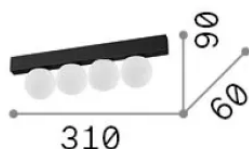

General info

Indoor - Ceiling lamps

Ean	8021696328232
Item	BINOMIO LED PL4 BIANCO
Installation	Ceiling lamps
Warranty	5 years
Gross weight	0.99 kg
Volume	0.003456 m ³

Technical info

Net weight	0.86 kg
Insulation class	II
Protection index	IP20
Compliance	-
Operating temperature	-
Dimmer	Non-dimmable
Power output	220-240 V AC
Power supply	-

Source info

Integrated source	-
Replaceable source	No
Power	LED 12 W
Emission	-
Max consumption	-
Features LED	LED SMD CREE
CCT LED	3000 K
Duration LED (t. 25°C)	50 h
CRI	> 90
SDCM	3
Light beam	120°
Light beam flux	900 lm
Bulb included	1
Recommended bulb	LED INTEGRATO 900lm 3000K