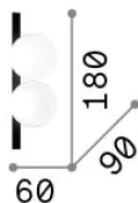

General info

Indoor - Wall lamps

Ean	8021696313252
Item	BINOMIO LED PL2 NERO
Installation	Wall lamps
Warranty	5 years
Gross weight	0.65 kg
Volume	0.002076 m ³

Technical info

Net weight	0.54 kg
Insulation class	II
Protection index	IP20
Compliance	CE
Operating temperature	0° ~ +40 °C
Dimmer	Non-dimmable, On-Off
Power output	220-240 V AC 50/60 Hz
Power supply	In-built, included Replaceable (by qualified operators only), electronic

Source info

Integrated source	Integrated LED module
Replaceable source	Replaceable (by qualified operators only)
Power	LED 6 W
Emission	Diffuse
Max consumption	max 6 W
Features LED	LED SMD CREE
CCT LED	3000 K
Duration LED (t. 25°C)	50000 h
CRI	> 90
SDCM	3
Light beam	120°
Light beam flux	450 lm
Useful light flux	370 lm
Photobiological risk	2
Bulb included	1
Recommended bulb	LED INTEGRATO 450lm 3000K