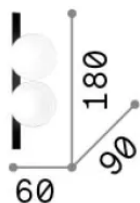

General info

Indoor - Wall lamps

Ean	8021696328270
Item	BINOMIO LED PL2 BIANCO
Installation	Wall lamps
Warranty	5 years
Gross weight	0.65 kg
Volume	0.0023 m ³

Technical info

Net weight	0.54 kg
Insulation class	II
Protection index	IP20
Compliance	-
Operating temperature	-
Dimmer	Non-dimmable
Power output	220-240 V AC
Power supply	-

Source info

Integrated source	-
Replaceable source	No
Power	LED 6 W
Emission	-
Max consumption	-
Features LED	LED SMD CREE
CCT LED	3000 K
Duration LED (t. 25°C)	50 h
CRI	> 90
SDCM	3
Light beam	120°
Light beam flux	450 lm
Bulb included	1
Recommended bulb	LED INTEGRATO 450lm 3000K