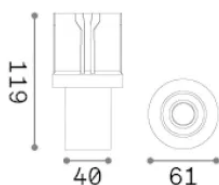

## Technical info

Net weight	0.23 kg
Insulation class	II
Protection index	IP20
Compliance	CE
Operating temperature	-
Dimmer	Non-dimmable, On-Off
Power output	220-240 V AC 50/60 Hz
Power supply	Separate, included Replaceable (by qualified operators only), electronic
Front protection index	IP40
Accessories not included	Trim or trimless single frame, Trim double frame