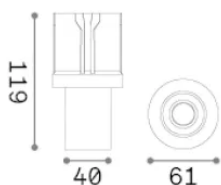

## Technical info

Net weight	0.23 kg
Insulation class	II
Protection index	IP20
Compliance	CE
Operating temperature	-
Dimmer	Non-dimmable, On-Off
Power output	220-240 V AC 50/60 Hz
Power supply	Separate, included Replaceable (by qualified operators only), electronic
Front protection index	IP40
Accessories not included	Trim or trimless single frame, Trim double frame