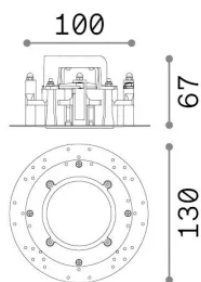

## Technical - Accessories

Ean	8021696355948
Item	BEYOND CORNICE SENZA BORDO 10W
Installation	Accessories
Warranty	5 years
Gross weight	0.5 kg
Volume	0.004429 m <sup>3</sup>

## Technical info

Net weight	0.24 kg
Insulation class	0
Protection index	-
Compliance	-
Operating temperature	-
Dimmer	Non-dimmable
Power output	-
Power supply	-