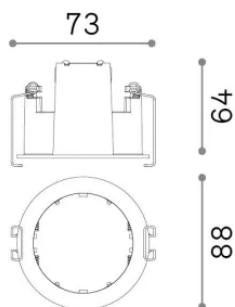

General info

Technical - Accessories

Ean	8021696370064
Item	BEYOND CORNICE CON BORDO SINGOLA 10W BIANCO
Installation	Accessories
Warranty	5 years
Gross weight	0.35 kg
Volume	0.004048 m ³

Technical info

Net weight	0.12 kg
Insulation class	0
Protection index	-
Compliance	-
Operating temperature	-
Dimmer	Non-dimmable
Power output	-
Power supply	-

Source info

Integrated source	-
Replaceable source	No
Power	0 max0 x 0 W
Emission	-
Max consumption	-
Features LED	-
CCT LED	-
Duration LED (t. 25°C)	-
CRI	-
Light beam	-
Useful light flux	-