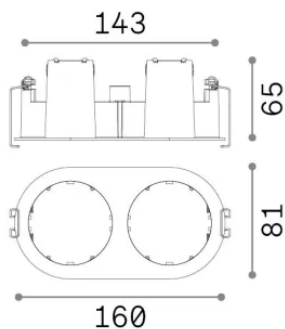

General info

Technical - Accessories

Ean	8021696370026
Item	BEYOND CORNICE CON BORDO DOPPIA 10W NERO
Installation	Accessories
Warranty	5 years
Gross weight	0.83 kg
Volume	0.005606 m ³

Technical info

Net weight	0.43 kg
Insulation class	0
Protection index	-
Compliance	-
Operating temperature	-
Dimmer	Non-dimmable
Power output	-
Power supply	-

Source info

Integrated source	-
Replaceable source	No
Power	0 max0 x 0 W
Emission	-
Max consumption	-
Features LED	-
CCT LED	-
Duration LED (t. 25°C)	-
CRI	-
Light beam	-
Useful light flux	-