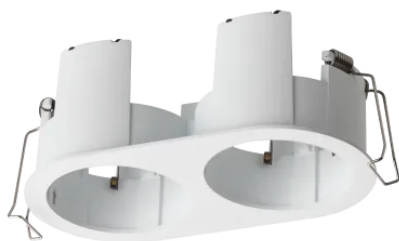

General info

Technical - Accessories

Ean	8021696355931
Item	BEYOND CORNICE CON BORDO DOPPIA 10W BIANCO
Installation	Accessories
Warranty	5 years
Gross weight	0.83 kg
Volume	0.001296 m ³

Technical info

Net weight	0.43 kg
Insulation class	0
Protection index	-
Compliance	CE
Operating temperature	-
Dimmer	Non-dimmable
Accessory type	Required
Power output	-
Power supply	-

Source info

Integrated source	-
Replaceable source	No
Power	0 max0 x 0 W
Emission	-
Max consumption	-
Features LED	-
CCT LED	-
Duration LED (t. 25°C)	-
CRI	-
Light beam	-
Useful light flux	-