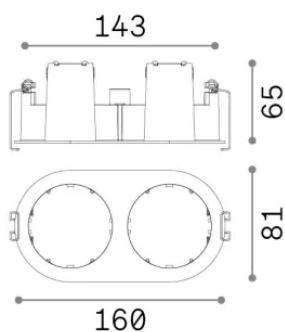

General info

Technical - Accessories

Ean	8021696355931
Item	BEYOND CORNICE CON BORDO DOPPIA 10W BIANCO
Installation	Accessories
Warranty	5 years
Gross weight	0.83 kg
Volume	0.001296 m ³

Technical info

Net weight	0.43 kg
Insulation class	0
Protection index	-
Compliance	CE
Operating temperature	-
Dimmer	Non-dimmable
Accessory type	Required
Power output	-
Power supply	-

Source info

Integrated source	-
Replaceable source	No
Power	0 max0 x 0 W
Emission	-
Max consumption	-
Features LED	-
CCT LED	-
Duration LED (t. 25°C)	-
CRI	-
Light beam	-
Useful light flux	-