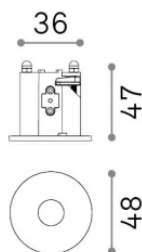

Source info

Integrated source	-
Replaceable source	No
Power	0 max0 x 0 W
Emission	-
Max consumption	-
Features LED	-
CCT LED	-
Duration LED (t. 25°C)	-
CRI	-
Light beam	-
Useful light flux	-