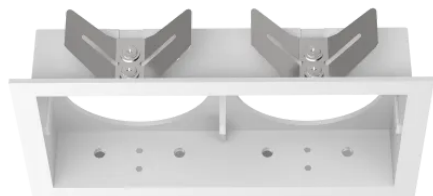

General info

Technical - Accessories

Ean	8021696287935
Item	BENTO CORNICE RETTANGOLARE DOPPIA BIANCO
Installation	Accessories
Warranty	5 years
Gross weight	0.2 kg
Volume	0.000777 m ³

Technical info

Net weight	0.11 kg
Compliance	-
Accessory type	-