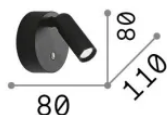

Source info

Integrated source	Integrated LED module
Replaceable source	No
Power	LED 3 W
Emission	Direct
Max consumption	max 3 W
Features LED	LED SMD BRIDGELUX
CCT LED	3000 K
Duration LED (t. 25°C)	50000 h
CRI	> 95
SDCM	3
Light beam	27°
Light beam flux	200 lm
Useful light flux	180 lm
Photobiological risk	2
Standby power	< 0.50 W
Bulb included	1
Recommended bulb	LED INTEGRATO 200Lm 3000K