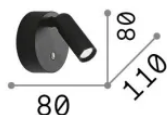

General info

Indoor - Wall lamps

Ean	8021696350240
Item	BEAN AP ROUND RECHARGEABLE NERO
Installation	Wall lamps
Warranty	5 years
Gross weight	0.32 kg
Volume	0.00119 m ³

Technical info

Net weight	0.31 kg
Insulation class	III
Protection index	IP20
Compliance	CE
Operating temperature	0° ~ +40 °C
Dimmer	1, Touch dimmer
Power output	5 V DC 50/60 Hz
Power supply	Required, separate, not included (power charger, output 5 V DC 2 A USB-C type) electronic

Source info

Integrated source	Integrated LED module
Replaceable source	No
Power	LED 3 W
Emission	Direct
Max consumption	max 3 W
Features LED	LED SMD BRIDGELUX
CCT LED	3000 K
Duration LED (t. 25°C)	50000 h
CRI	> 95
SDCM	3
Light beam	27°
Light beam flux	200 lm
Useful light flux	180 lm
Photobiological risk	2
Standby power	< 0.50 W
Bulb included	1
Recommended bulb	LED INTEGRATO 200Lm 3000K