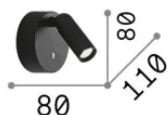

General info

Indoor - Wall lamps

Ean	8021696350233
Item	BEAN AP ROUND RECHARGEABLE BIANCO
Installation	Wall lamps
Warranty	5 years
Gross weight	0.32 kg
Volume	0.00119 m ³

Technical info

Net weight	0.31 kg
Insulation class	III
Protection index	IP20
Compliance	-
Operating temperature	-
Dimmer	1
Power output	5 V DC
Power supply	-

Source info

Integrated source	-
Replaceable source	No
Power	LED 3 W
Emission	-
Max consumption	-
Features LED	LED SMD BRIDGELUX
CCT LED	3000 K
Duration LED (t. 25°C)	50 h
CRI	> 95
SDCM	3
Light beam	27°
Light beam flux	200 lm
Bulb included	1
Recommended bulb	LED INTEGRATO 200Lm 3000K