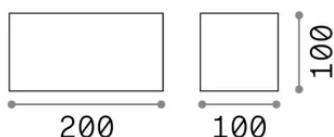

Source info

Integrated source	-
Replaceable source	No
Power	25 W
Emission	-
Max consumption	-
Features LED	LED COB BRIDGELUX
CCT LED	4000 K
Duration LED (t. 25°C)	30 h
CRI	> 90
SDCM	3
Light beam	-
Light beam flux	2400 lm
Useful light flux	-