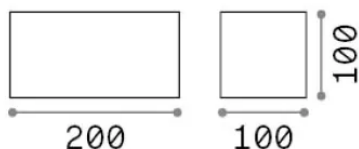

Source info

Integrated source	-
Replaceable source	No
Power	25 W
Emission	-
Max consumption	-
Features LED	LED COB BRIDGELUX
CCT LED	3000 K
Duration LED (t. 25°C)	30 h
CRI	> 90
SDCM	3
Light beam	-
Light beam flux	2250 lm
Useful light flux	-