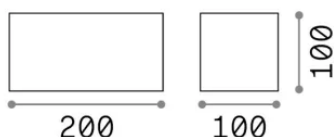

General info

Outdoor - Wall lamps

Ean	8021696366890
Item	ATOM AP D20 GRIGIO 4000K
Installation	Wall lamps
Warranty	5 years
Gross weight	1.26 kg
Volume	0.002541 m ³

Technical info

Net weight	1.16 kg
Insulation class	I
Protection index	IP54
Compliance	-
Operating temperature	-
Dimmer	Non-dimmable
Power output	220-240 V AC
Power supply	-

Source info

Integrated source	-
Replaceable source	No
Power	25 W
Emission	-
Max consumption	-
Features LED	LED COB BRIDGELUX
CCT LED	4000 K
Duration LED (t. 25°C)	30 h
CRI	> 90
SDCM	3
Light beam	-
Light beam flux	2400 lm
Useful light flux	-