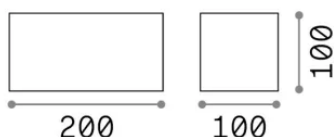

General info

Outdoor - Wall lamps

Ean	8021696366883
Item	ATOM AP D20 GRIGIO 3000K
Installation	Wall lamps
Warranty	5 years
Gross weight	1.26 kg
Volume	0.002541 m ³

Technical info

Net weight	1.16 kg
Insulation class	I
Protection index	IP54
Compliance	CE
Operating temperature	-15° ~ +45 °C
Dimmer	Non-dimmable, On-Off
Power output	220-240 V AC 50/60 Hz
Power supply	In-built, included Replaceable (by qualified operators only), electronic

Source info

Integrated source	Integrated LED module
Replaceable source	No
Power	25 W
Emission	Direct + Indirect
Max consumption	max 25 W
Features LED	LED COB BRIDGELUX
CCT LED	3000 K
Duration LED (t. 25°C)	30000 h
CRI	> 90
SDCM	3
Light beam	-
Light beam flux	2250 lm
Useful light flux	1340 lm
Photobiological risk	1