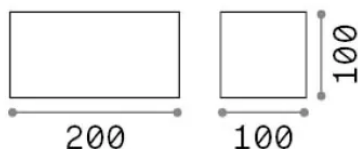

General info

Outdoor - Wall lamps

Ean	8021696328669
Item	ATOM AP D20 COFFEE 3000K
Installation	Wall lamps
Warranty	5 years
Gross weight	1.26 kg
Volume	0.002541 m ³

Technical info

Net weight	1.16 kg
Insulation class	I
Protection index	IP54
Compliance	-
Operating temperature	-
Dimmer	Non-dimmable
Power output	220-240 V AC
Power supply	-

Source info

Integrated source	-
Replaceable source	No
Power	25 W
Emission	-
Max consumption	-
Features LED	LED COB BRIDGELUX
CCT LED	3000 K
Duration LED (t. 25°C)	30 h
CRI	> 90
SDCM	3
Light beam	-
Light beam flux	2250 lm
Useful light flux	-