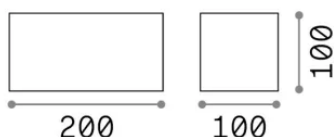

General info

Outdoor - Wall lamps

Ean	8021696366869
Item	ATOM AP D20 BIANCO 4000K
Installation	Wall lamps
Warranty	5 years
Gross weight	1.26 kg
Volume	0.002541 m ³

Technical info

Net weight	1.16 kg
Insulation class	I
Protection index	IP54
Compliance	-
Operating temperature	-
Dimmer	Non-dimmable
Power output	220-240 V AC
Power supply	-

Source info

Integrated source	-
Replaceable source	No
Power	25 W
Emission	-
Max consumption	-
Features LED	LED COB BRIDGELUX
CCT LED	4000 K
Duration LED (t. 25°C)	30 h
CRI	> 90
SDCM	3
Light beam	-
Light beam flux	2400 lm
Useful light flux	-