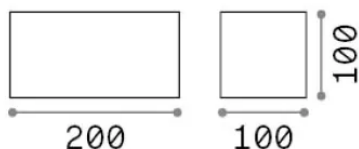

General info

Outdoor - Wall lamps

Ean	8021696313412
Item	ATOM AP D20 ANTRACITE 3000K
Installation	Wall lamps
Warranty	5 years
Gross weight	1.26 kg
Volume	0.002541 m ³

Technical info

Net weight	1.16 kg
Insulation class	I
Protection index	IP54
Compliance	-
Operating temperature	-
Dimmer	Non-dimmable
Power output	220-240 V AC
Power supply	-

Source info

Integrated source	-
Replaceable source	No
Power	25 W
Emission	-
Max consumption	-
Features LED	LED COB BRIDGELUX
CCT LED	3000 K
Duration LED (t. 25°C)	30 h
CRI	> 90
SDCM	3
Light beam	-
Light beam flux	2250 lm
Useful light flux	-