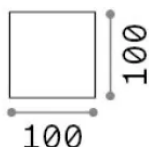

Source info

Integrated source	-
Replaceable source	No
Power	12 W
Emission	-
Max consumption	-
Features LED	LED COB BRIDGELUX
CCT LED	3000 K
Duration LED (t. 25°C)	30 h
CRI	> 90
SDCM	3
Light beam	-
Light beam flux	1150 lm
Useful light flux	-