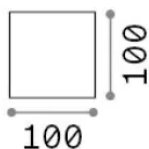

Source info

Integrated source	-
Replaceable source	No
Power	12 W
Emission	-
Max consumption	-
Features LED	LED COB BRIDGELUX
CCT LED	3000 K
Duration LED (t. 25°C)	30 h
CRI	> 90
SDCM	3
Light beam	-
Light beam flux	1150 lm
Useful light flux	-