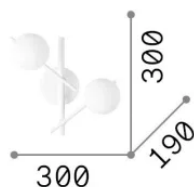

General info

Indoor - Wall lamps

Ean	8021696365084
Item	ATLAS AP2 ORO
Installation	Wall lamps
Warranty	5 years
Gross weight	1.15 kg
Volume	0.012432 m ³

Technical info

Net weight	0.64 kg
Insulation class	II
Protection index	IP20
Compliance	-
Operating temperature	-
Dimmer	Non-dimmable
Power output	220-240 V AC
Power supply	-