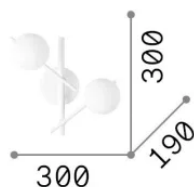

General info

Indoor - Wall lamps

Ean	8021696352008
Item	ATLAS AP2 BIANCO
Installation	Wall lamps
Warranty	5 years
Gross weight	1.15 kg
Volume	0.013616 m ³

Technical info

Net weight	0.64 kg
Insulation class	II
Protection index	IP20
Compliance	CE
Operating temperature	0° ~ +40 °C
Dimmer	Non-dimmable
Power output	220-240 V AC
Power supply	Not required