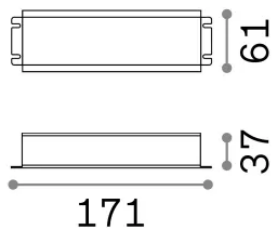

General info

Outdoor - Accessories

Ean	8021696272108
Item	ALIMENTATORE IP67 ON-OFF 040W 24Vdc
Installation	Accessories
Warranty	5 years
Gross weight	0.73 kg
Volume	0.000935 m ³

Technical info

Net weight	0.65 kg
Compliance	-
Accessory type	-
Power output	100-240 V AC / 130-270 V DC