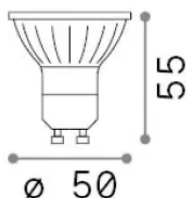

General info

Lampadine e accessori - Lampadine gu10

Ean	8021696285566
Item	GU10 06W 450Lm 4000K CRI90 DIMM
Installation	-
Warranty	5 years
Gross weight	0.08 kg
Volume	0.00015 m ³

Technical info

Net weight	0.06 kg
Insulation class	-
Compliance	CE
Power output	220-240 V AC 50/60 Hz
Dimmer	1, TRIAC
Power supply	Not required

Source info

Power	6 W
Emission	Direct
Max consumption	max 6 W
CCT LED	4000 K
Duration LED (t. 25°C)	25000 h
CRI	> 90
Light beam	50 °
Useful light flux	450 lm
Photobiological risk	1
Standby power	< 0.50 W