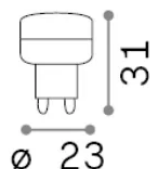

General info

Lampadine e accessori - Lampadine g9

Ean	8021696270111
Item	G9 1.7W 4000K CRI80
Installation	-
Warranty	5 years
Gross weight	0.2 kg
Volume	2.2E-5 m ³

Technical info

Net weight	0.1 kg
Insulation class	0
Compliance	-
Power output	100-240 V AC
Dimmer	Non-dimmable
Power supply	-

Source info

Power	1,7 W
Emission	-
Max consumption	-
CCT LED	4000 K
Duration LED (t. 25°C)	15000 h
CRI	> 80
Light beam	110 °
Useful light flux	-