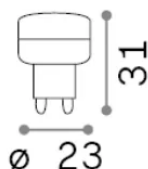

General info

Lampadine e accessori - Lampadine g9

Ean	8021696270104
Item	G9 1.7W 3000K CRI80
Installation	-
Warranty	5 years
Gross weight	0.2 kg
Volume	2.2E-5 m ³

Technical info

Net weight	0.1 kg
Insulation class	0
Compliance	-
Power output	100-240 V AC
Dimmer	Non-dimmable
Power supply	-

Source info

Power	1,7 W
Emission	-
Max consumption	-
CCT LED	3000 K
Duration LED (t. 25°C)	15000 h
CRI	> 80
Light beam	110 °
Useful light flux	-