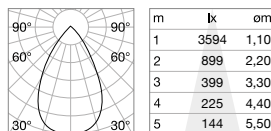

SINGLE CONNECTION

Erforderlich	Beam	Transform.	Ausführ.	Art.-Nr.	€
Nein		On/Off	Weiß	170145	27
Nein			Schwarz	170152	27

Light beam: from SPOT to WIDE

CRI≥90 15W 20-55° 1550lm 3000K

CRI≥90 25W 20-55° 3000lm 3000K