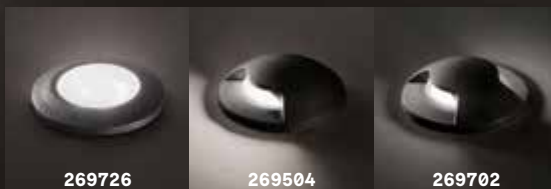

Way

Begehbarer Einbaugerät.
Lichtkörper/-Verteiler aus
bestleistendem Harz: Beständig
gegen Korrosion, UV, Temperatur
von -60° bis +90°. Farbe: Schwarz.

LED

Leuchtmittel LED G9 2W 3000/4000 K
inklusive. Art.-Nr. **270104/270111**

IP67 inklusive

0,100 Kg / 0,0007 m³
G9 max 1x1,7W

€ 31

269726 ■ S 3000K
269733 ■ S 4000K

IP67 inklusive

0,080 Kg / 0,0007 m³
G9 max 1x1,7W

€ 31

269504 ■ S 3000K
269696 ■ S 4000K

IP67 inklusive

0,080 Kg / 0,0007 m³
G9 max 1x1,7W

€ 31

269702 ■ S 3000K
269719 ■ S 4000K

270104 3000K
€ 8,50
270111 4000K
€ 8,50

270104 3000K
€ 8,50
270111 4000K
€ 8,50

270104 3000K
€ 8,50
270111 4000K
€ 8,50