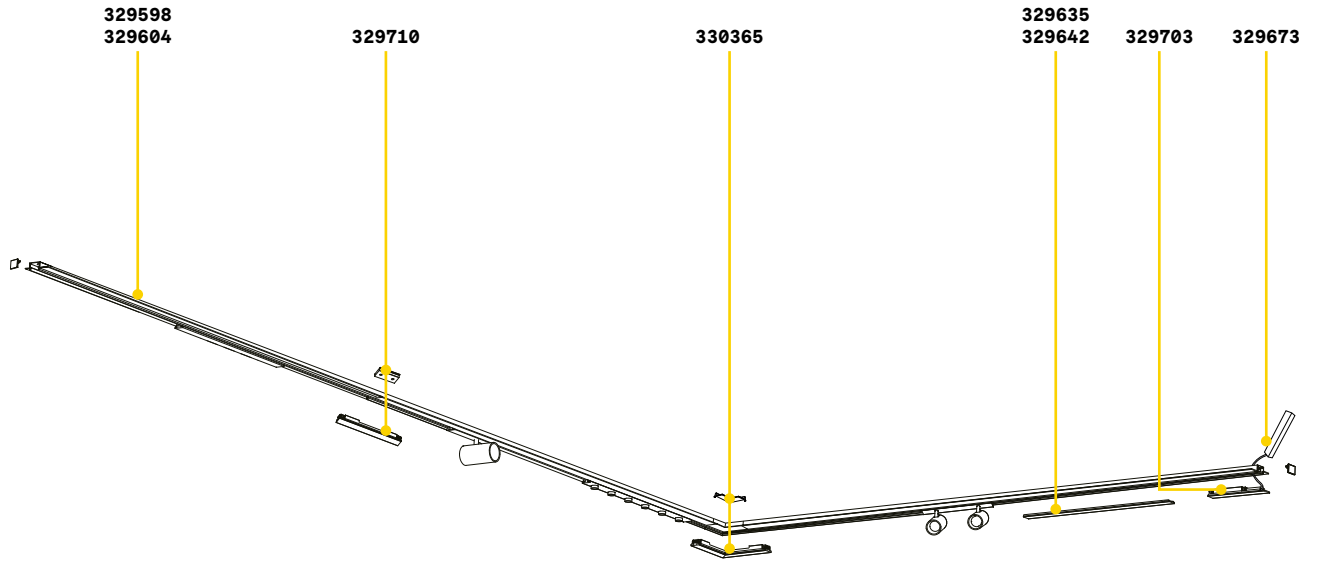

Stick - Assembly plans

BLINDED COVER