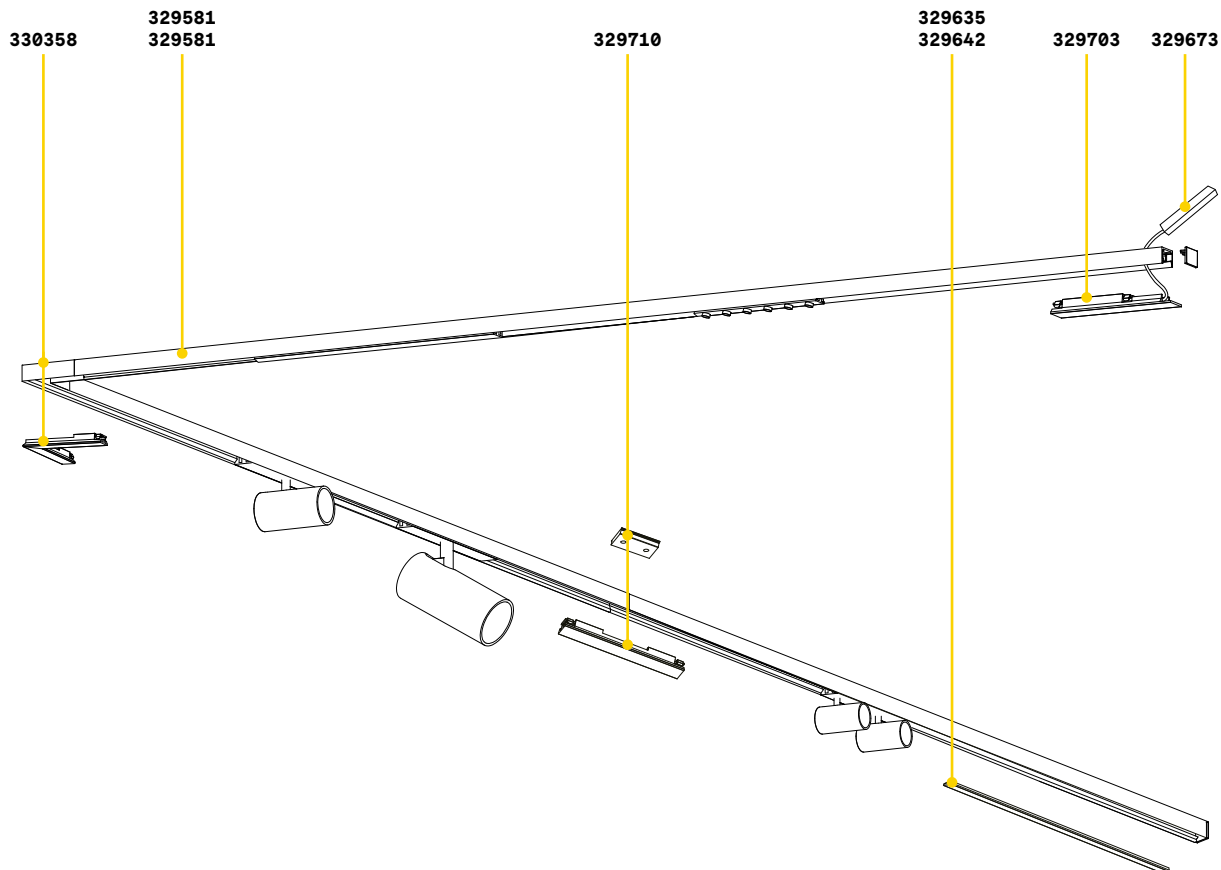

Stick - Assembly plans

BLINDED COVER